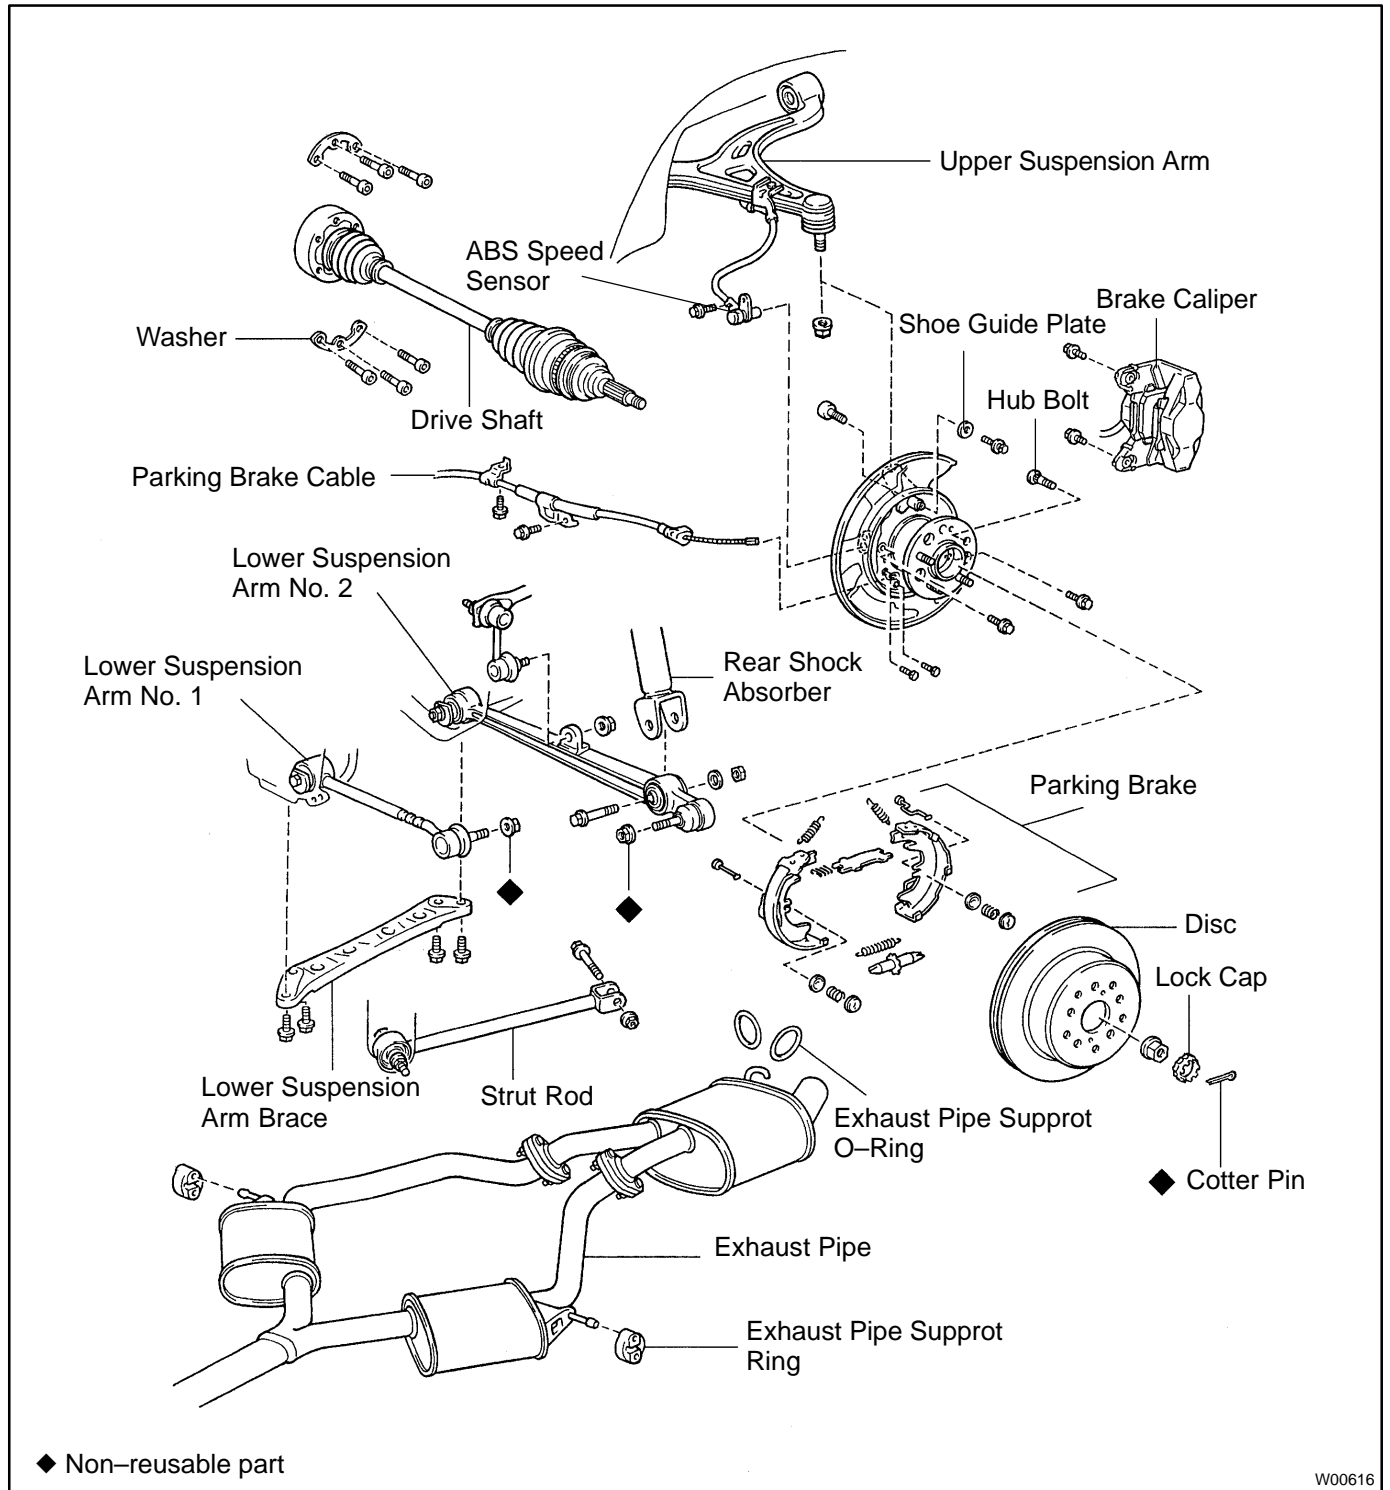

# REAR AXLE HUB COMPONENTS

SAOPK-02

W00616