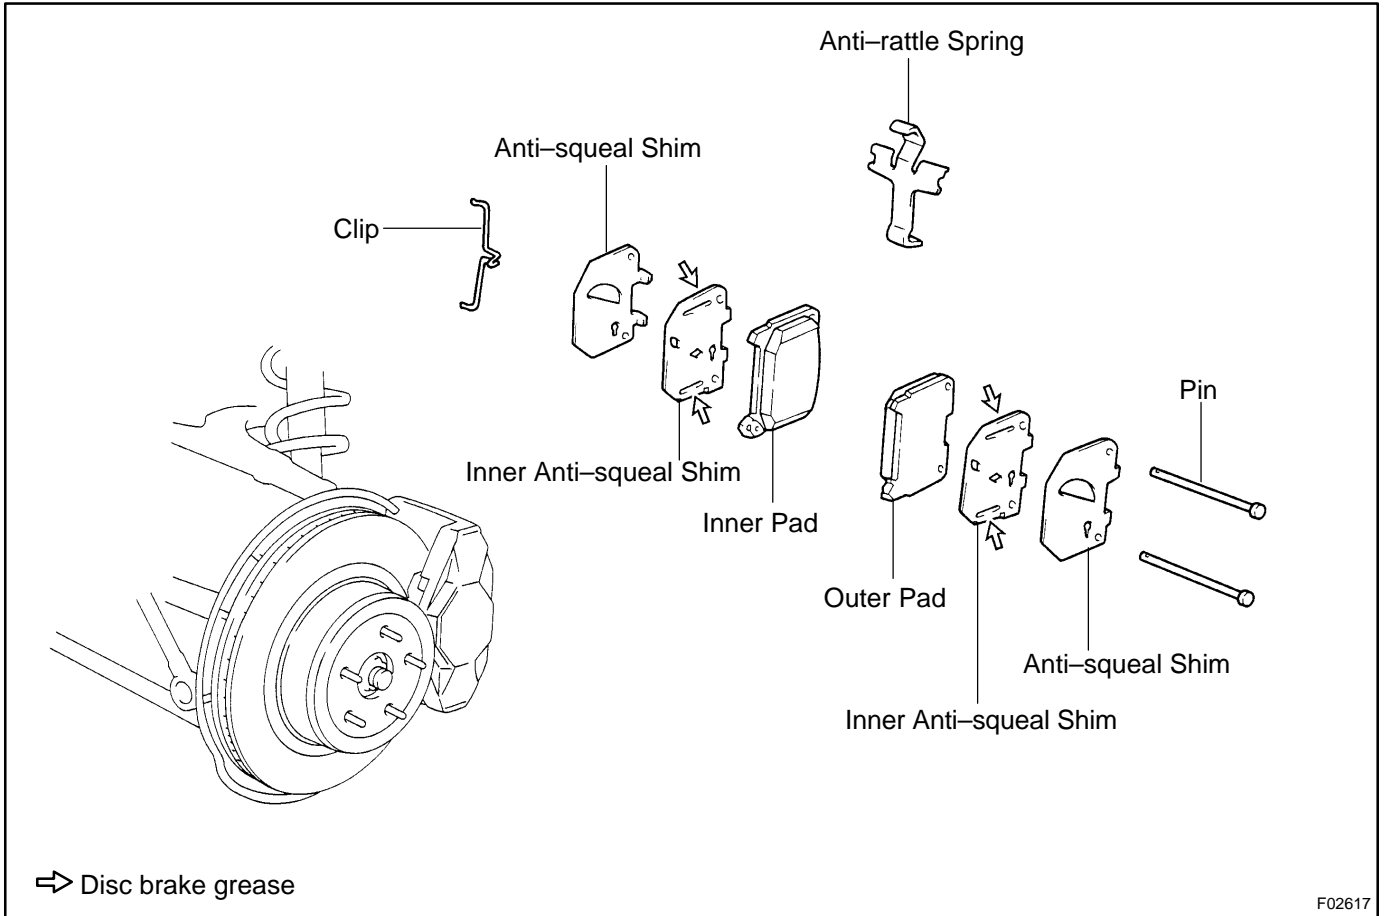

# REAR BRAKE PAD (2JZ-GTE) COMPONENTS

BR0H6-01

F02617