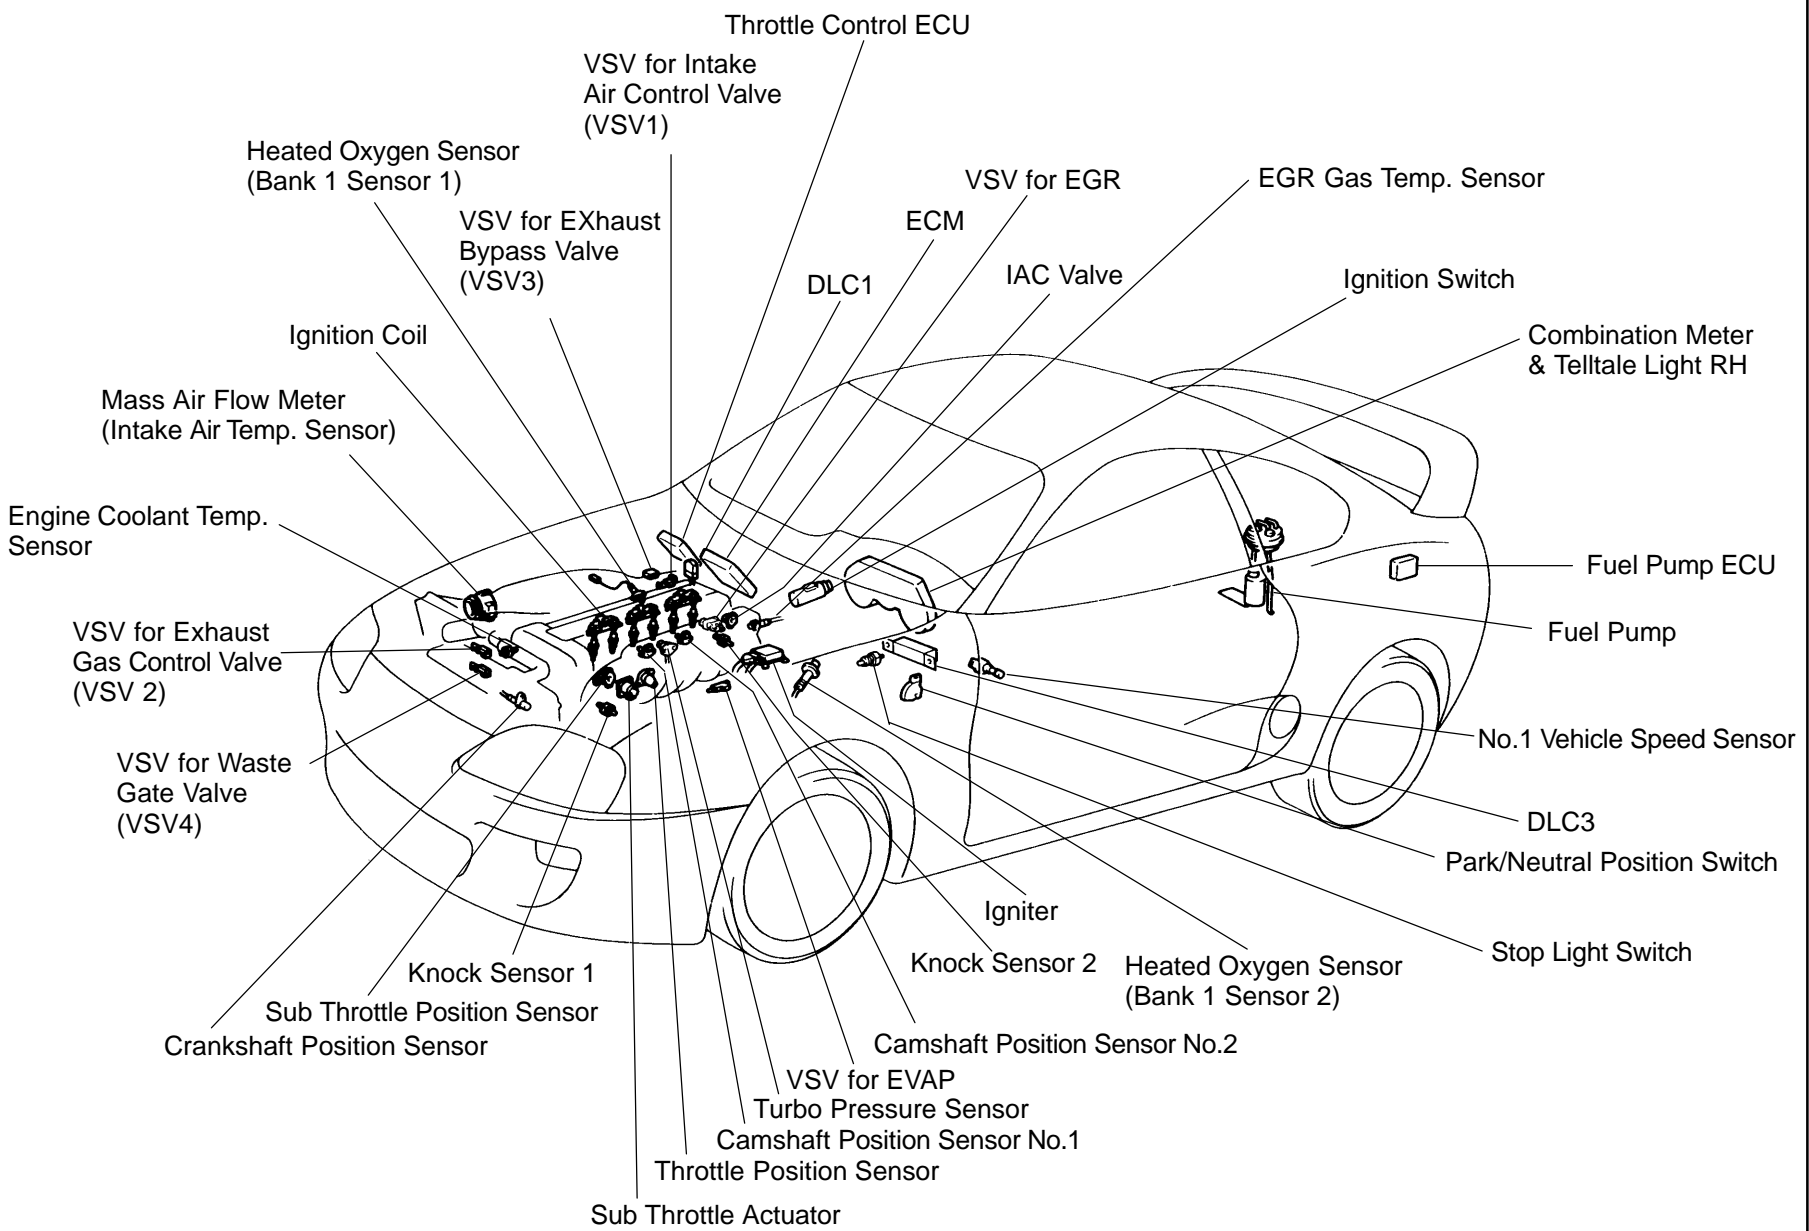

PARTS LOCATION

DIAGNOSTICS - ENGINE (2JZ-GTE)

DI-163

1997 SUPRA (RM52J)

Author :

Date :

391

S04073