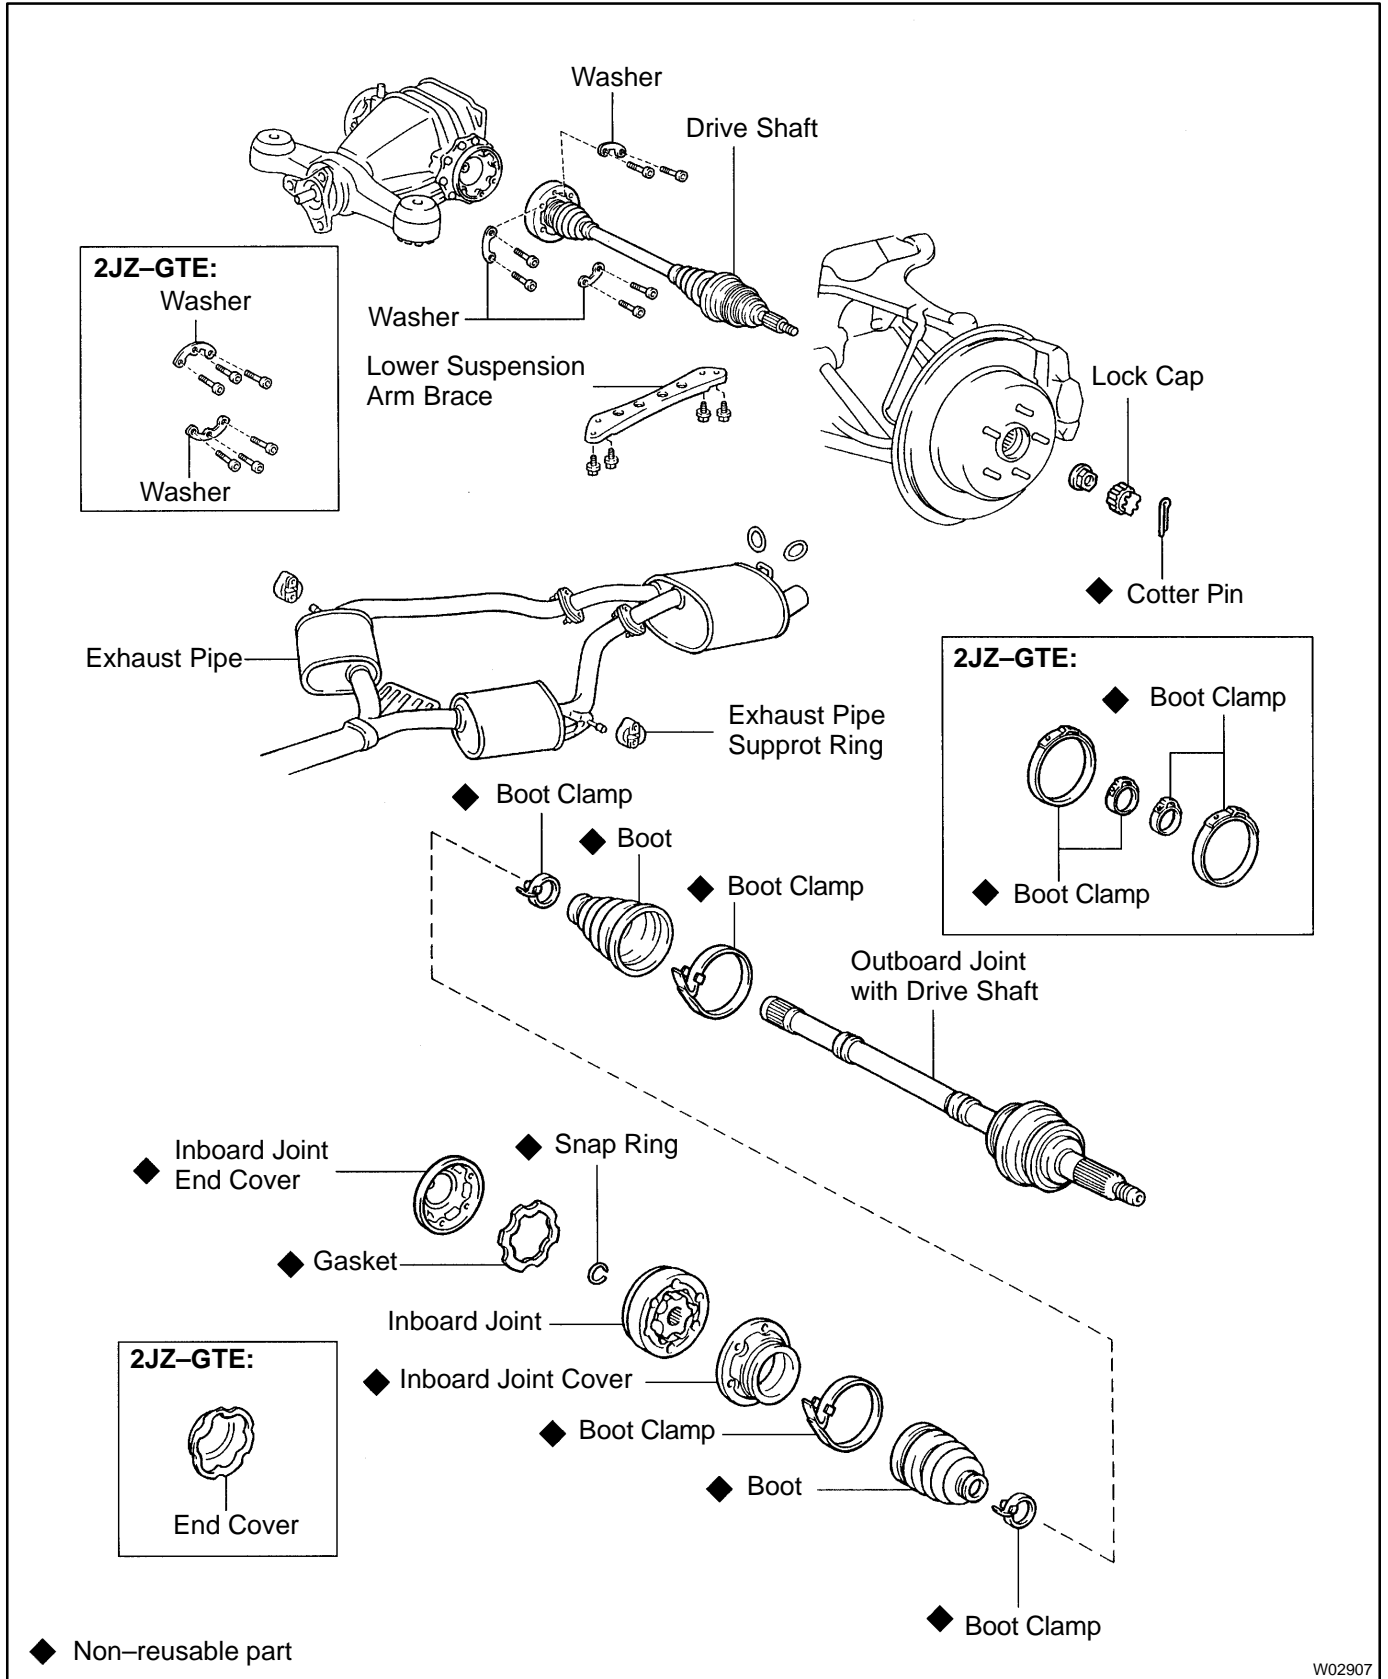

REAR DRIVE SHAFT COMPONENTS

W02907